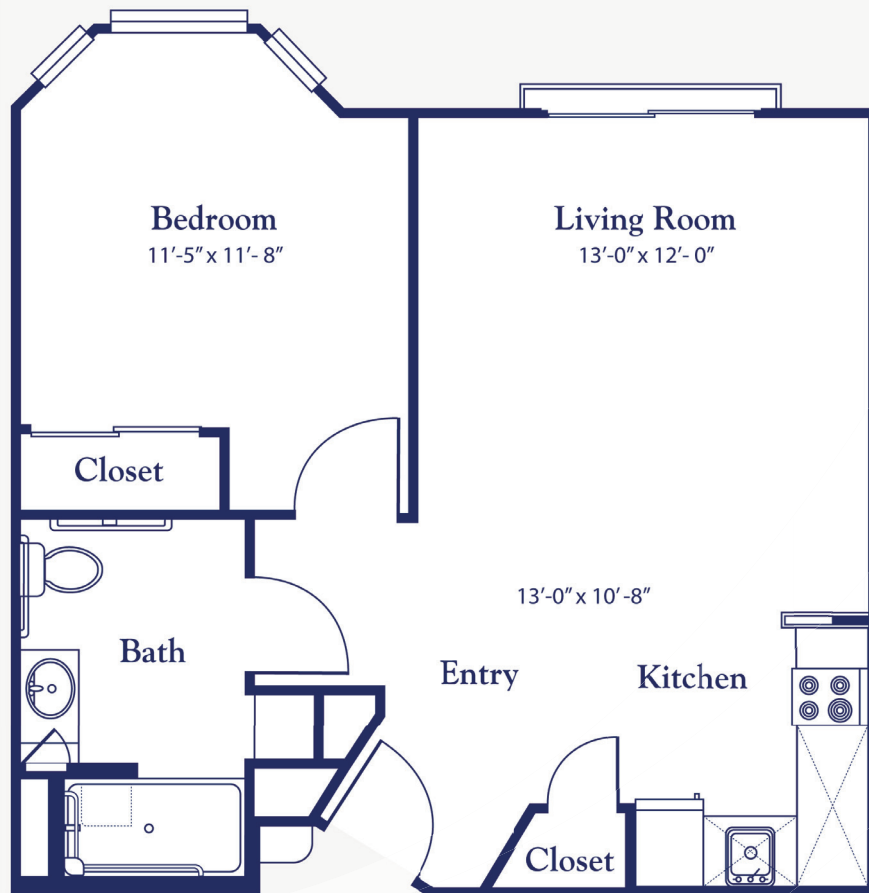

A Senior Lifestyle Community

One Bedroom

570-658 Sq. Ft

Simply the Best in Senior Lifestyle Communities

We reserve the right to adjust prices, floor plans and services without prior notice. Maps and floor plans may not be to scale; square footages are approximate. RCFE #54201356